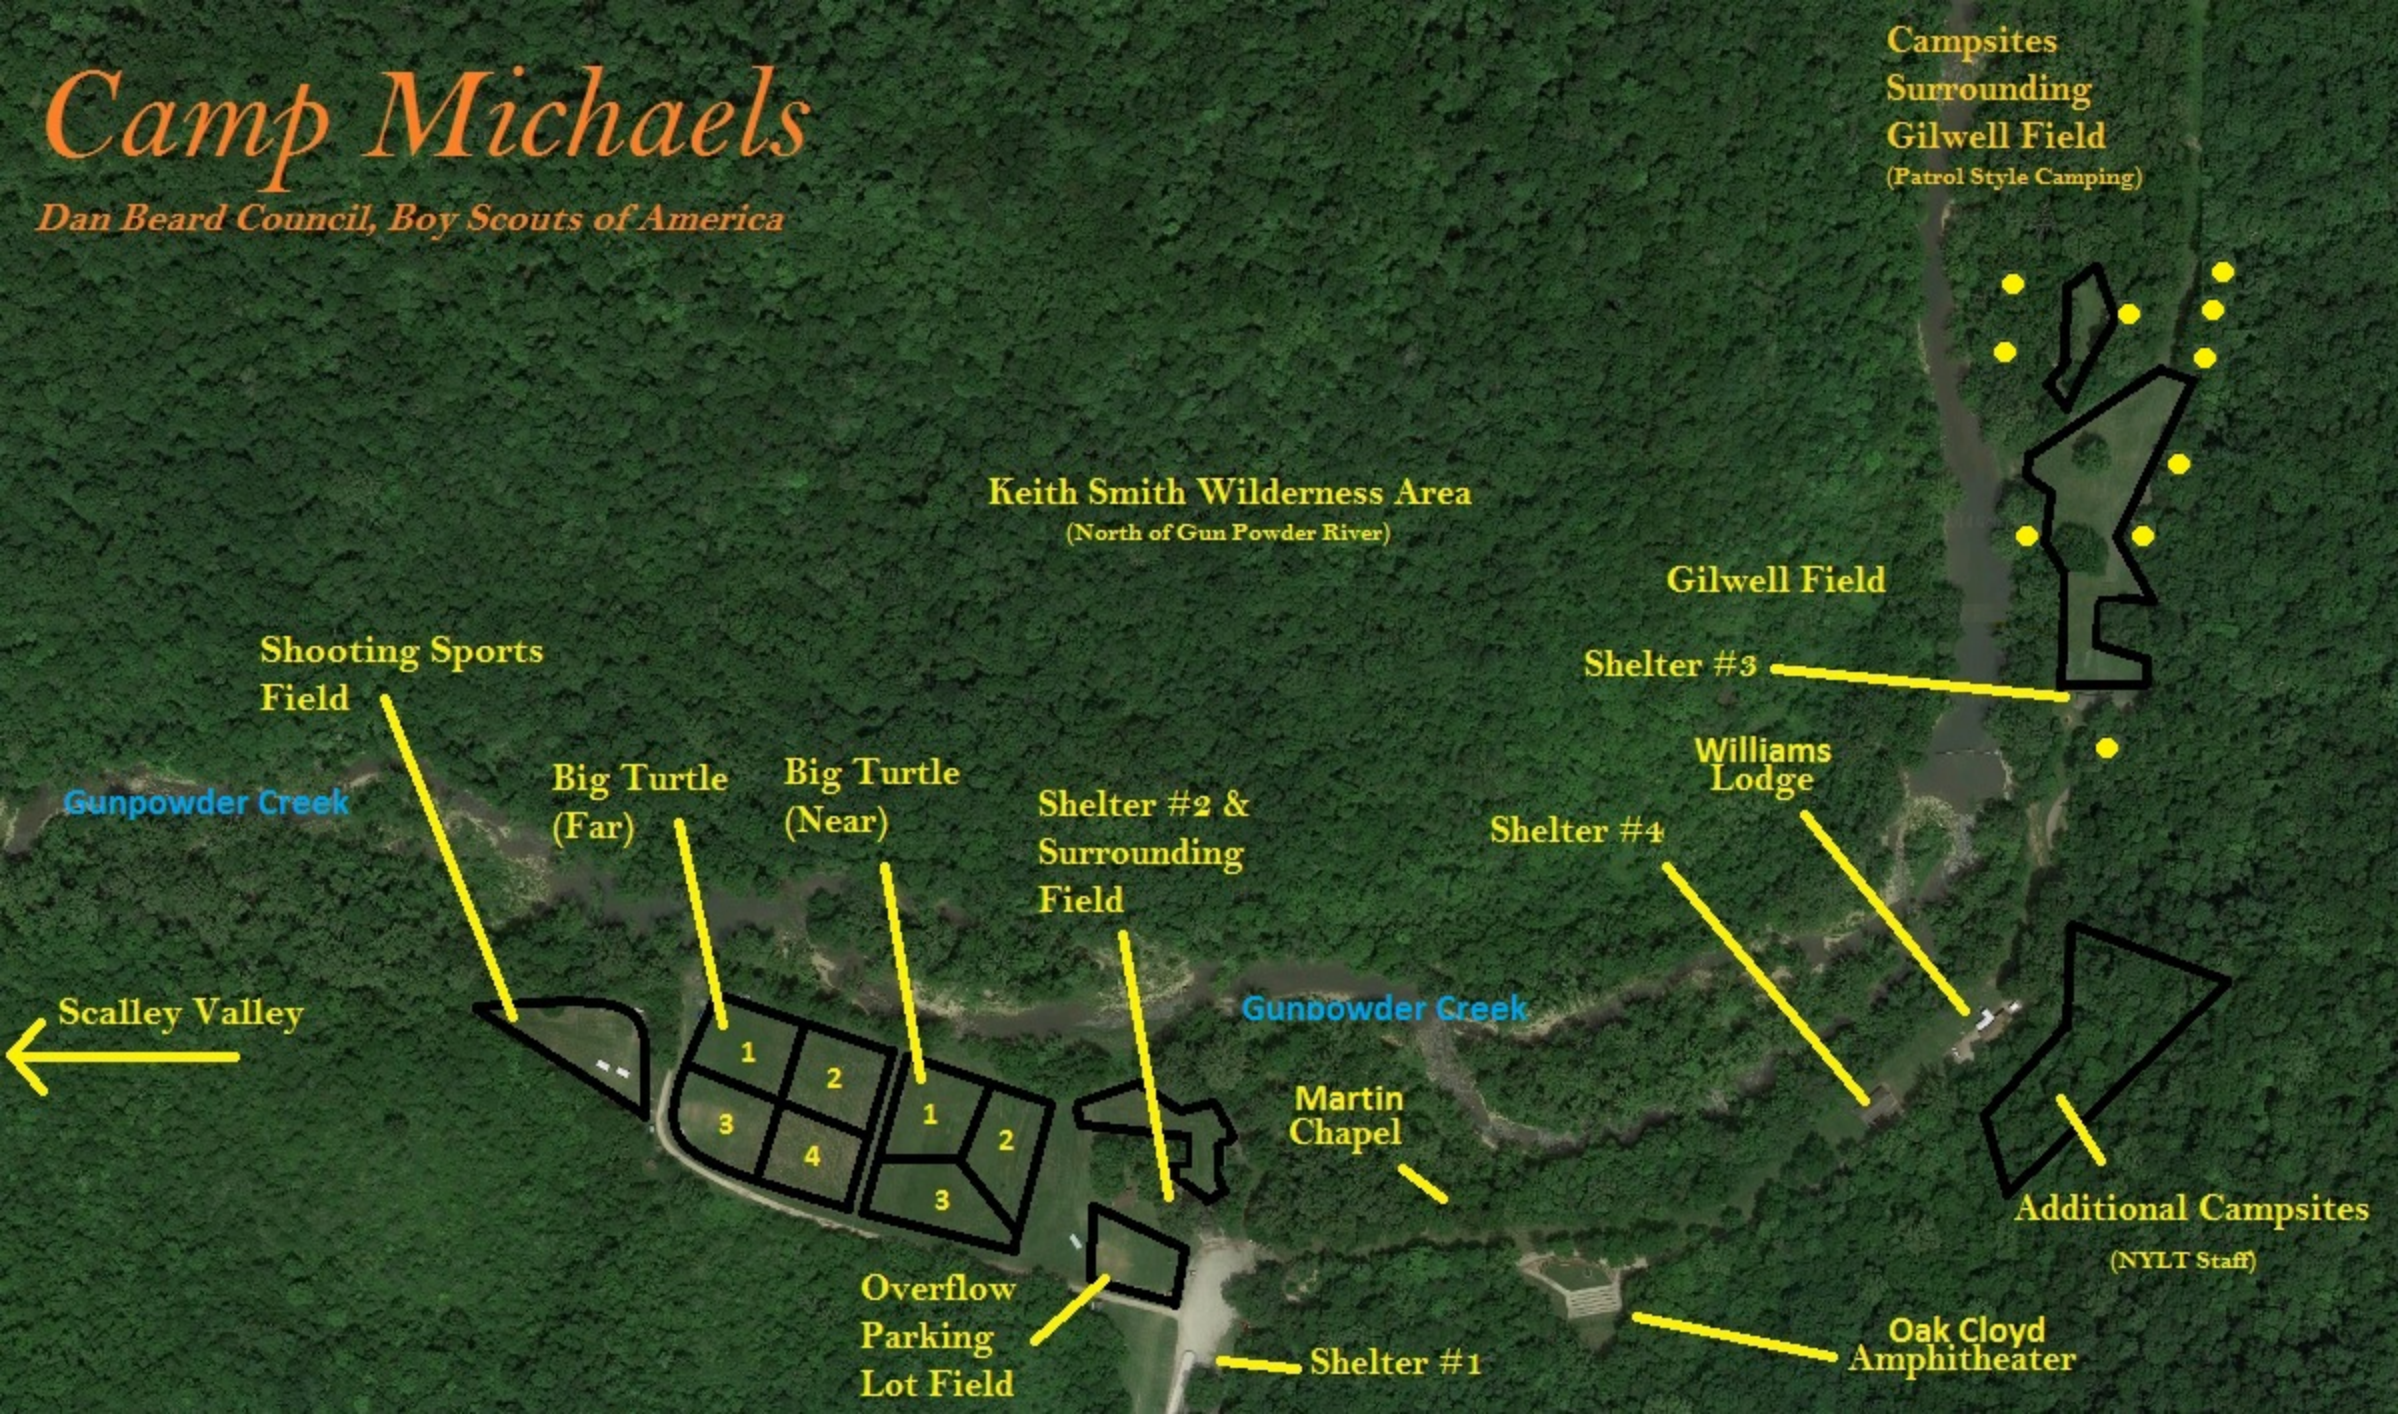

# Camp Michaels

Dan Beard Council, Boy Scouts of America

Campsites  
Surrounding  
Gilwell Field  
(Patrol Style Camping)

Keith Smith Wilderness Area  
(North of Gun Powder River)

Gilwell Field

Shooting Sports  
Field

Shelter #3

Gunpowder Creek

Big Turtle  
(Far)

Big Turtle  
(Near)

Shelter #2 &  
Surrounding  
Field

Shelter #4

Williams  
Lodge

Scalley Valley

Gunpowder Creek

Martin  
Chapel

Additional Campsites  
(NYLT Staff)

Overflow  
Parking  
Lot Field

Shelter #1

Oak Cloyd  
Amphitheater