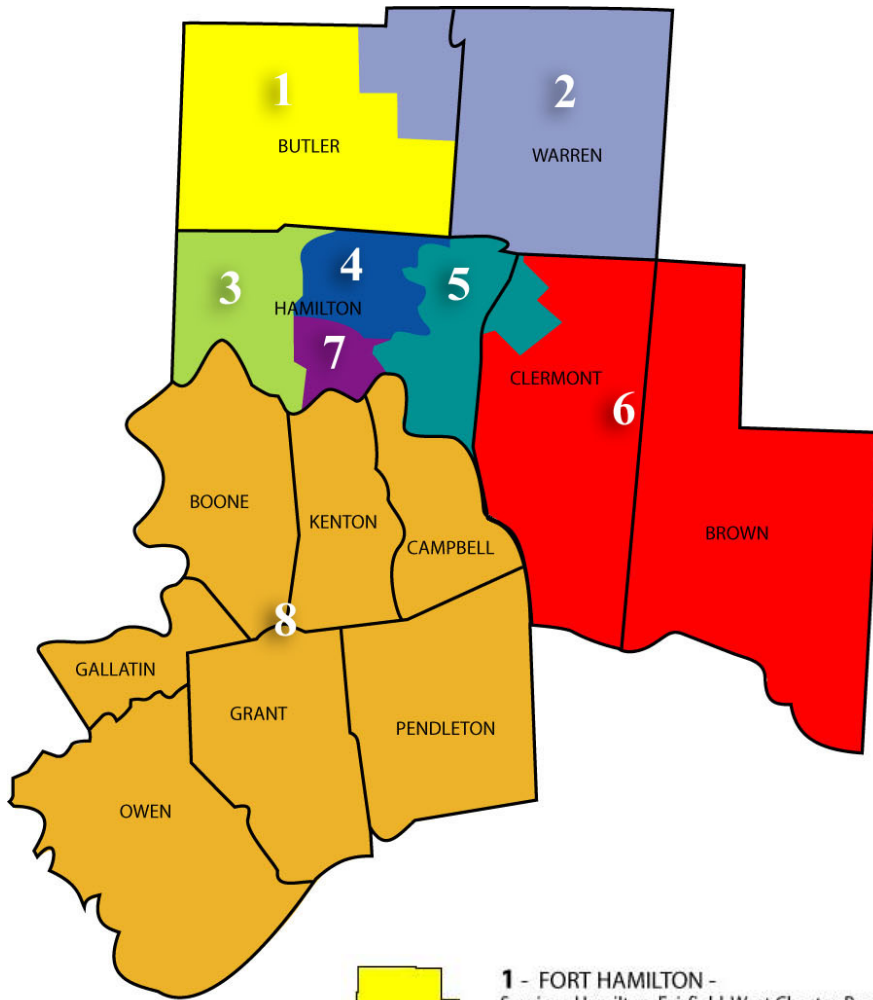

Dan Beard Council District Service Area

1 - FORT HAMILTON -
Serving: Hamilton, Fairfield, West Chester, Ross, New Miami, Oxford, Seven-Mile and Trenton

2 - HOPEWELL -
Serving: Middletown, Monroe, Mason, Lebanon, Maineville, Waynesville, Morrow, Springboro, Franklin, and Carlisle

3 - WILLIAM HENRY HARRIS -
Serving: Cheviot, Westwood, Covedale, Western Hills, Bridgetown, Mack, Addyston, Dent, Anderson Ferry, Saylor Park, Delhi Township, Monfort Heights, White Oak, Groesbeck, Harrison, and College Hill

4 - MAKETEWA -
Serving: Sharonville, Evendale, Reading, Amberly Village, Deer Park, Silverton, Kennedy Heights, Pleasant Ridge, Gold Manor, Norwood, Roselawn, St. Bernard, Elmwood Place, Bond Hill, Carthage, Forest Park, Glendale, Woodlawn, Greenhills, New Burlington, Mt. Healthy, Wyoming, Lockland, Lincoln Heights, Hartwell, Arlington Heights, North College Hill, Finneytown, and Madisonville

6 - US Grant-
Serving: Batavia, Withamsville, Amelia, New Richmond, Bethel, Williamsburg, Felicity, Fayetteville, Georgetown, Mt. Orab, Sardinia, Goshen, and Owensville

7 - HOPKINS -
Serving: Cumminsville, Camp Washington, Queensgate, Clifton, University Heights, Fairview, Over-the-Rhine, Corryville, Mt. Auburn, Winton Place, Winton Hills, Avondale, Mt. Adams, Walnut Hills, Evanston, Downtown Cincinnati, Fairmont, North Side, and Price Hill